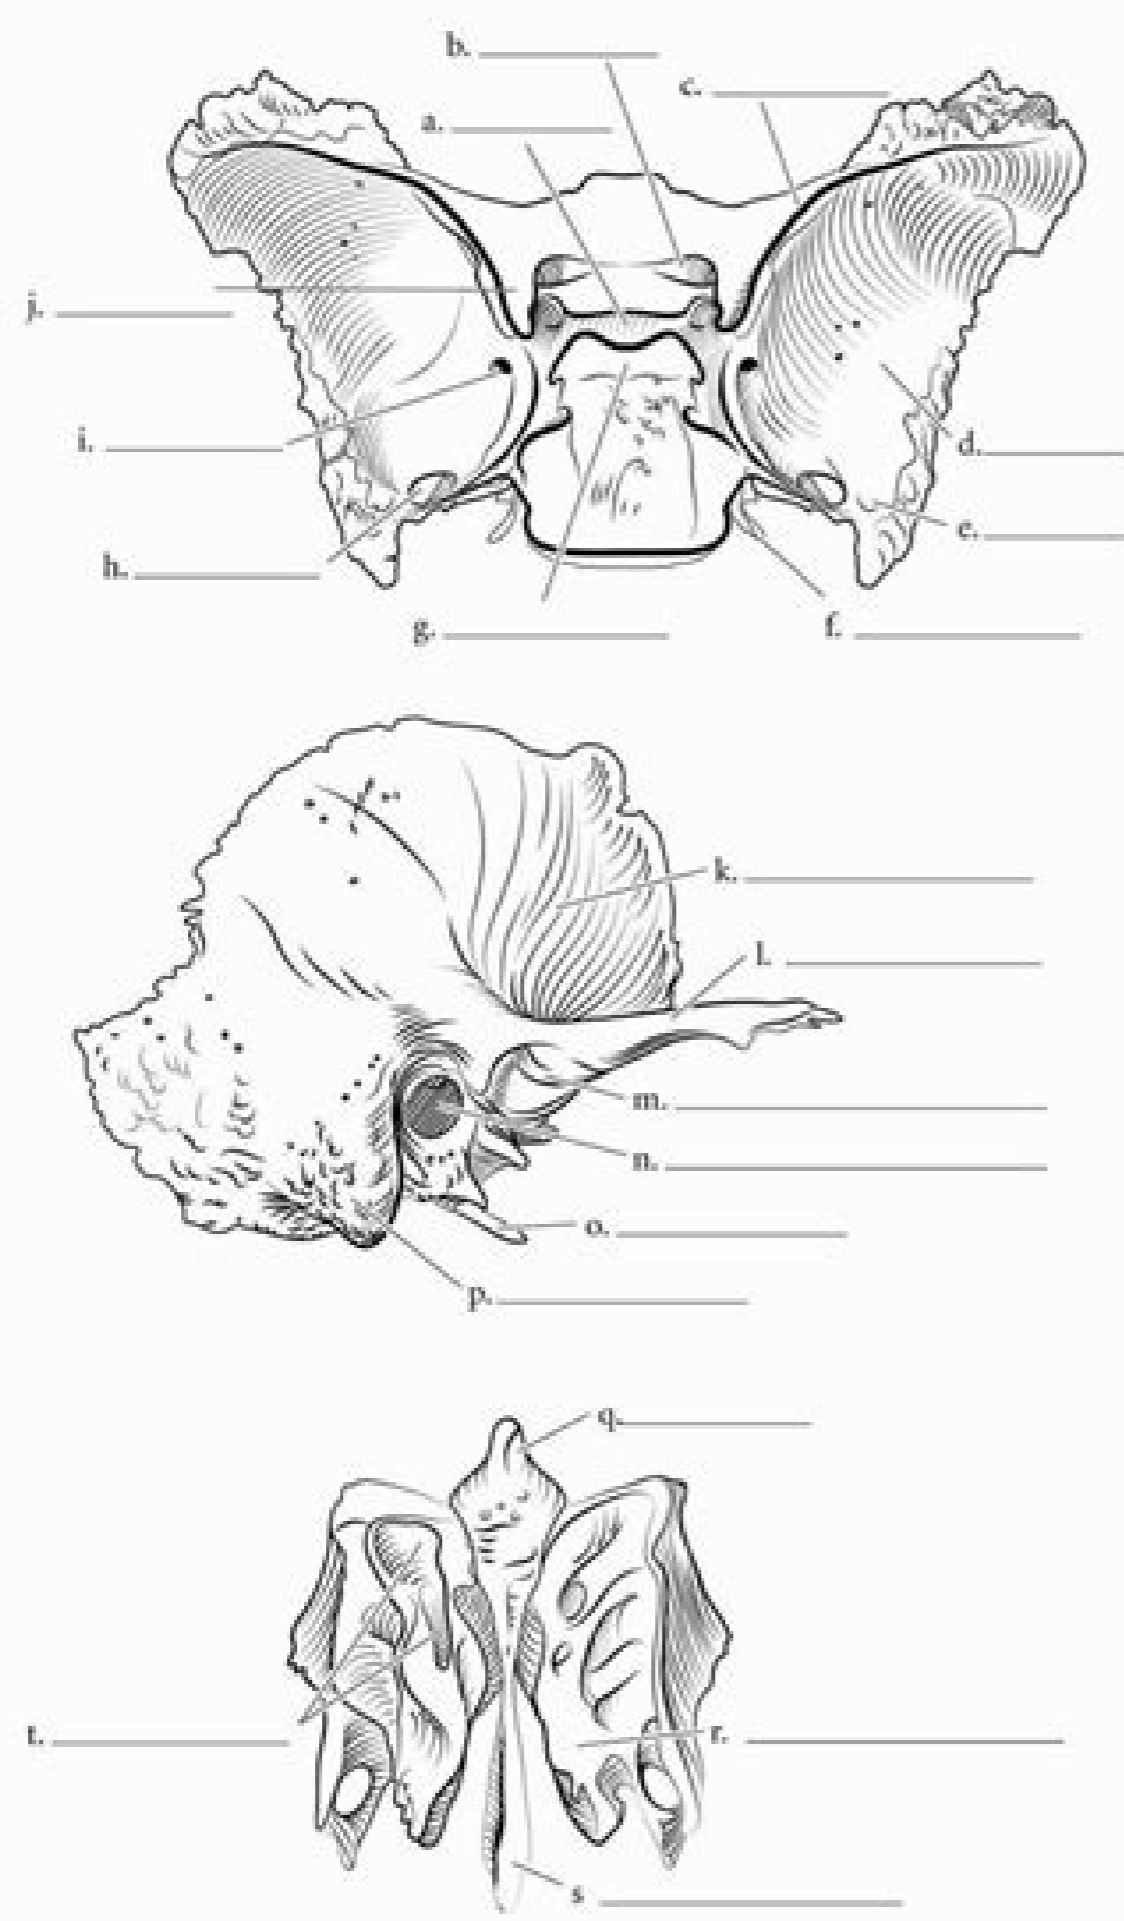

SPHENOID, TEMPORAL, AND ETHMOID BONES